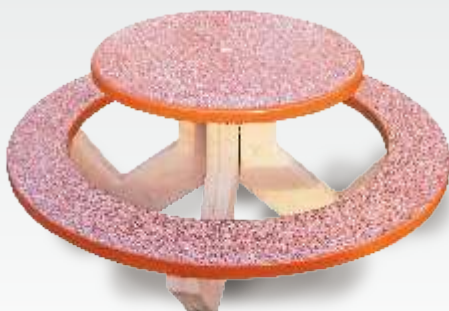

in red color or terrazzo finish, and 2 Nos. benches of size 1500mm length X 325mm width X 50mm thickness in red color or

terrazzo finish

- Overall Dimensions: Height of table: 800 mm; Height of bench: 450 mm.

Square Table with 4 Bench

- Consists of 2 Nos. base support in grey cement, 1 Nos. Table top of size 1000mm X 1000mm X 50mm thickness in terrazzo or red color finish, and 4 Nos. benches of

size 1000mm length X 350mm width X 50mm thickness in terrazzo or red color finish

- Overall Dimensions: Height of table:800 mm; Height of benches:450mm

Round Table with Round Bench (Terrazzo Finish)

- Consists of 2 Nos. Base support in grey cement, Table of size 1000mm dia. X 50mm thickness in terrazzo finish, and 1

nos. bench of size 1700mm outer dia X 1200mm inner dia X 50mm thickness in terrazzo finish

- Overall dimensions: Height of table:800 mm; Height of bench:450 mm