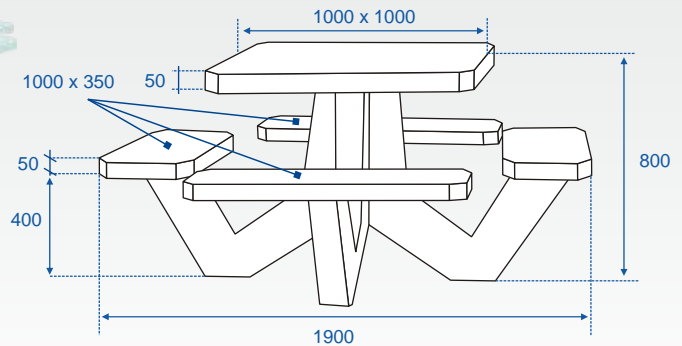

Square Table with 4 Bench

- Consists of 2 Nos. base support in grey cement, 1 Nos. Table top of size 1000mm X 1000mm X 50mm thickness in terrazzo or red color finish, and 4 Nos. benches of

size 1000mm length X 350mm width X 50mm thickness in terrazzo or red color finish

- Overall Dimensions: Height of table:800 mm; Height of benches:450mm