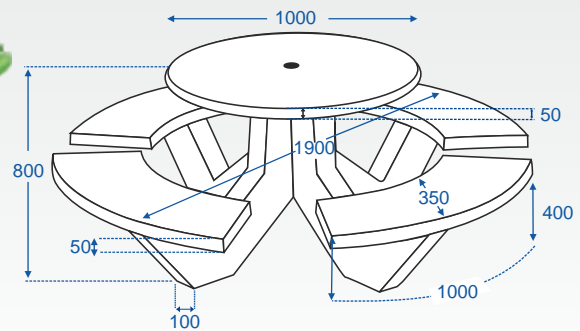

Round Table with 4 Bench (Terrazzo Finish)

- Consists of 2 Nos. Base support in grey cement concrete, Table of size 1000mm dia. X 50mm thickness in terrazzo or red color finish, and 4 nos. benches of size

1000mm length X 350mm width X 50mm thickness in terrazzo or red color finish (Curved)

- Overall Dimensions: Height of table:800 mm; Height of benches:450mm