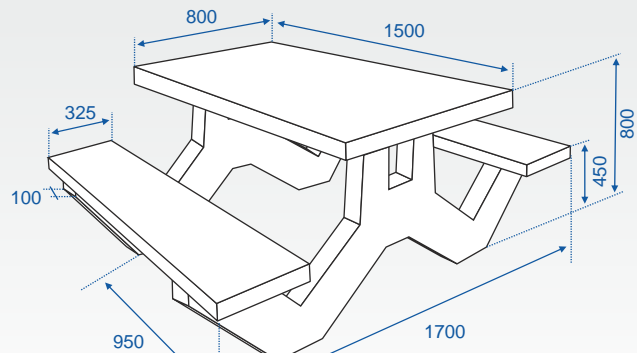

- Consists of 2 Nos. Base support in grey cement concrete, Table of size 1000mm dia. X 50mm thickness in terrazzo or red color finish, and 4 nos. benches of size

1000mm length X 350mm width X 50mm thickness in terrazzo or red color finish (Curved)

- Overall Dimensions: Height of table:800 mm; Height of benches:450mm

Rectangular Table with 2 Bench

- Consists of 2 Nos base support in grey cement, 1 No table top of size 1500mm length X 800mm width X 50mm thickness

in red color or terrazzo finish, and 2 Nos. benches of size 1500mm length X 325mm width X 50mm thickness in red color or

terrazzo finish

- Overall Dimensions: Height of table: 800 mm; Height of bench: 450 mm.

nos. bench of size 1700mm outer dia X 1200mm inner dia X 50mm thickness in terrazzo finish

- Overall dimensions: Height of table:800 mm; Height of bench:450 mm