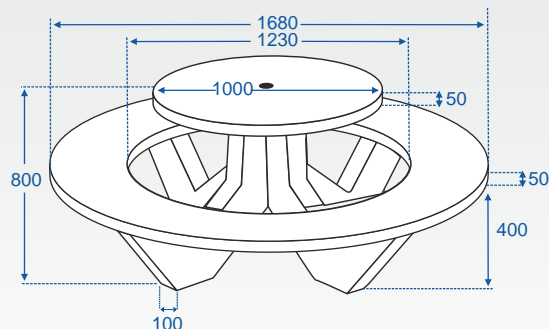

in red color or terrazzo finish, and 2 Nos. benches of size 1500mm length X 325mm width X 50mm thickness in red color or

terrazzo finish

- Overall Dimensions: Height of table: 800 mm; Height of bench: 450 mm.

Square Table with 4 Bench

- Consists of 2 Nos. base support in grey cement, 1 Nos. Table top of size 1000mm X 1000mm X 50mm thickness in terrazzo or red color finish, and 4 Nos. benches of

size 1000mm length X 350mm width X 50mm thickness in terrazzo or red color finish

- Overall Dimensions: Height of table:800 mm; Height of benches:450mm

Round Table with Round Bench (Terrazzo Finish)

- Consists of 2 Nos. Base support in grey cement, Table of size 1000mm dia. X 50mm thickness in terrazzo finish, and 1

nos. bench of size 1700mm outer dia X 1200mm inner dia X 50mm thickness in terrazzo finish

- Overall dimensions: Height of table:800 mm; Height of bench:450 mm