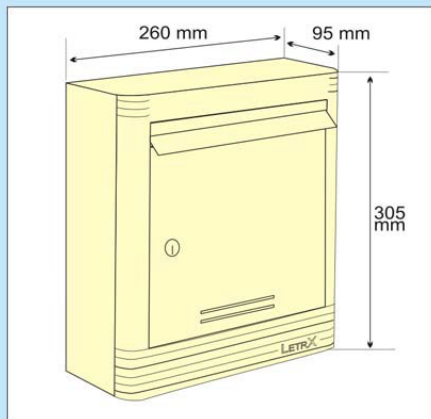

# KGM

LETTER BOX

KGM letter box is an injection molded letter box made from ABS plastic. It has an in built lock system which will keep your mail secure. It is available in many different ultraviolet stabilised colours to suit every taste.

KGM letter box offers many benefits:

1. Mail can be easily checked through the see through
2. Durable long lasting construction
3. Splash/weather proof design
4. Large enough to receive an A4 sized envelope